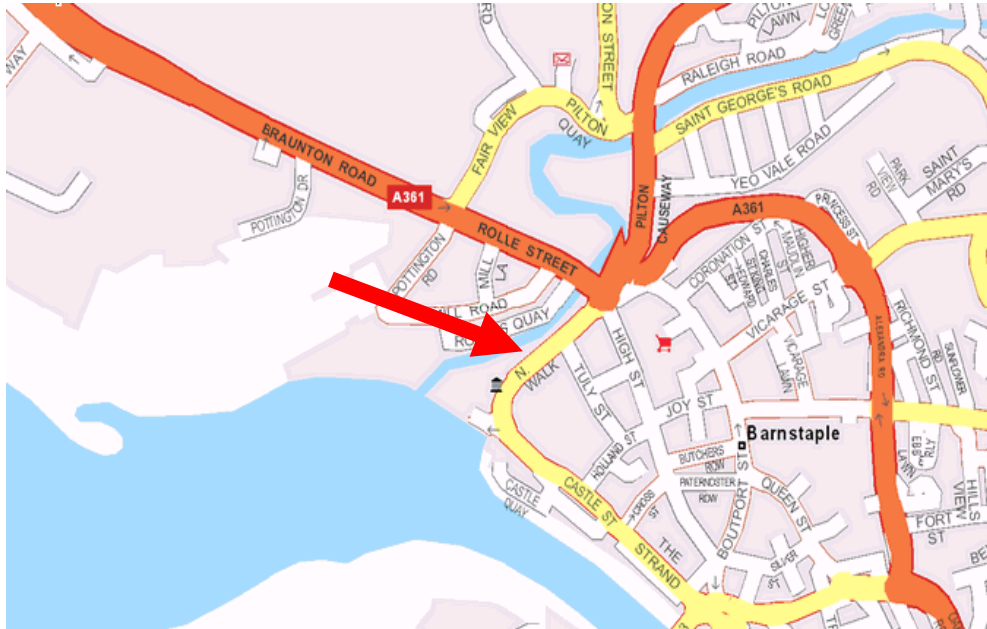

## The Civic Centre

North Walk  
Barnstaple  
EX31 1EA

01271 388450

### Information for parking and lunch for the Civic Centre, Barnstaple

The Civic Centre is situated on North Walk and the course will be held in the Torridge Room. There is a public car park adjacent to this building and is Pay and Display.