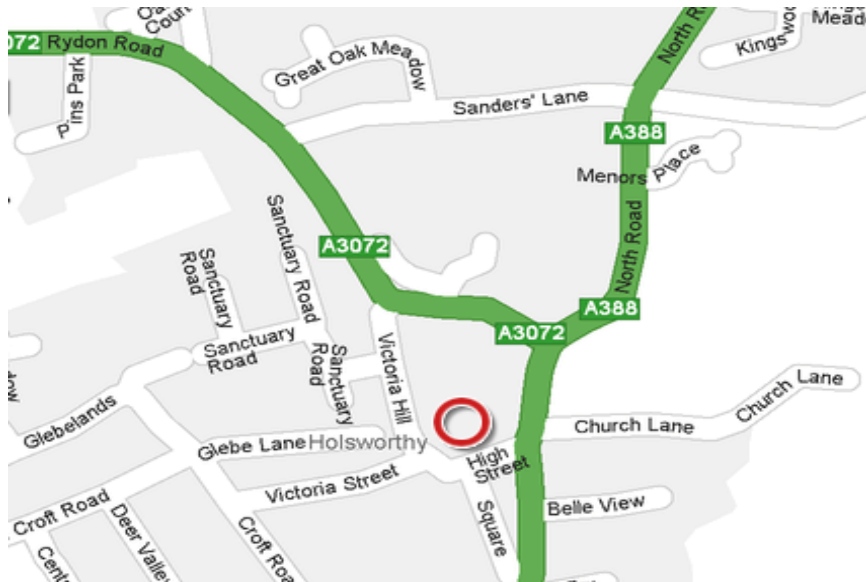

## Holsworthy Memorial Hall

Manor Car Park  
North Road  
Holsworthy  
EX22 6DJ

01409 255450

<http://www.holsworthymemorialhall.co.uk/map.html>

Press Ctrl and click to get to link for directions to Holsworthy Memorial Hall

### Information about Lunch and Parking

The Memorial Hall is located right in the middle of a car park so you can park here, remember to bring your loose change. It is £2.50 for the day

The Memorial Hall is located in the Town Centre so in easy reach of places to get lunch