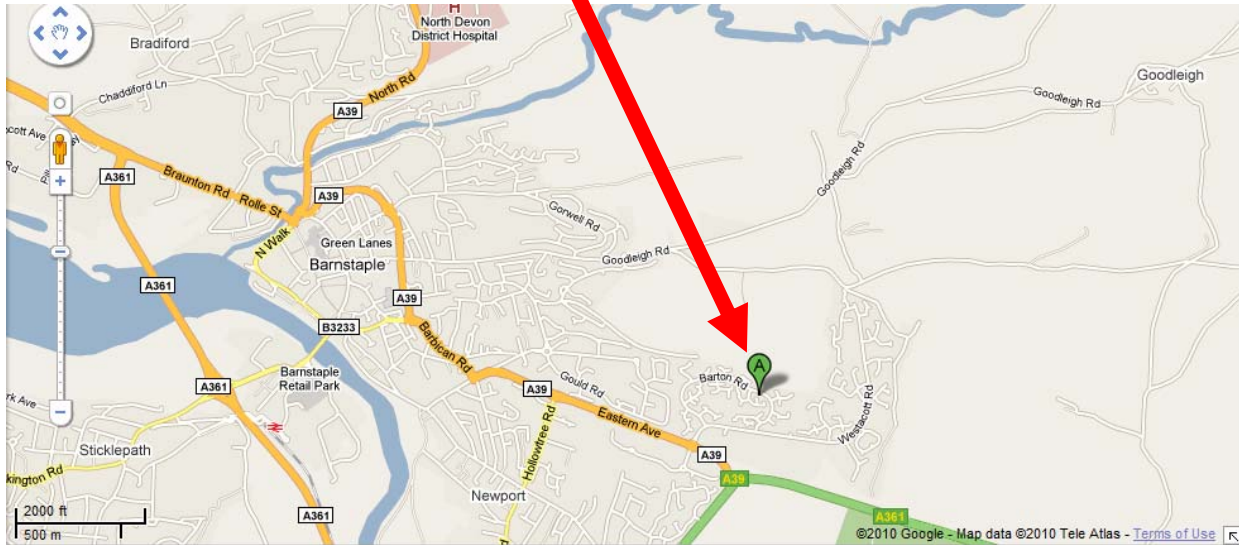

Whiddon Valley Community Centre

Barton Road
Whiddon Valley
Barnstaple
EX32 8NG

Directions from the M5

Head east on M5

At junction 27, take the A361/A38 exit to Barnstaple/Tiverton/Wellington

At the roundabout, take the 1st exit onto A361 heading to Barnstaple/
Tiverton/ Halberton/ Sampford Peverell

Go through 3 roundabouts

At the roundabout, take the 2nd exit onto Eastern Ave/A39

At the roundabout, take the 3rd exit onto Whiddon Dr

Turn left at Barton Rd